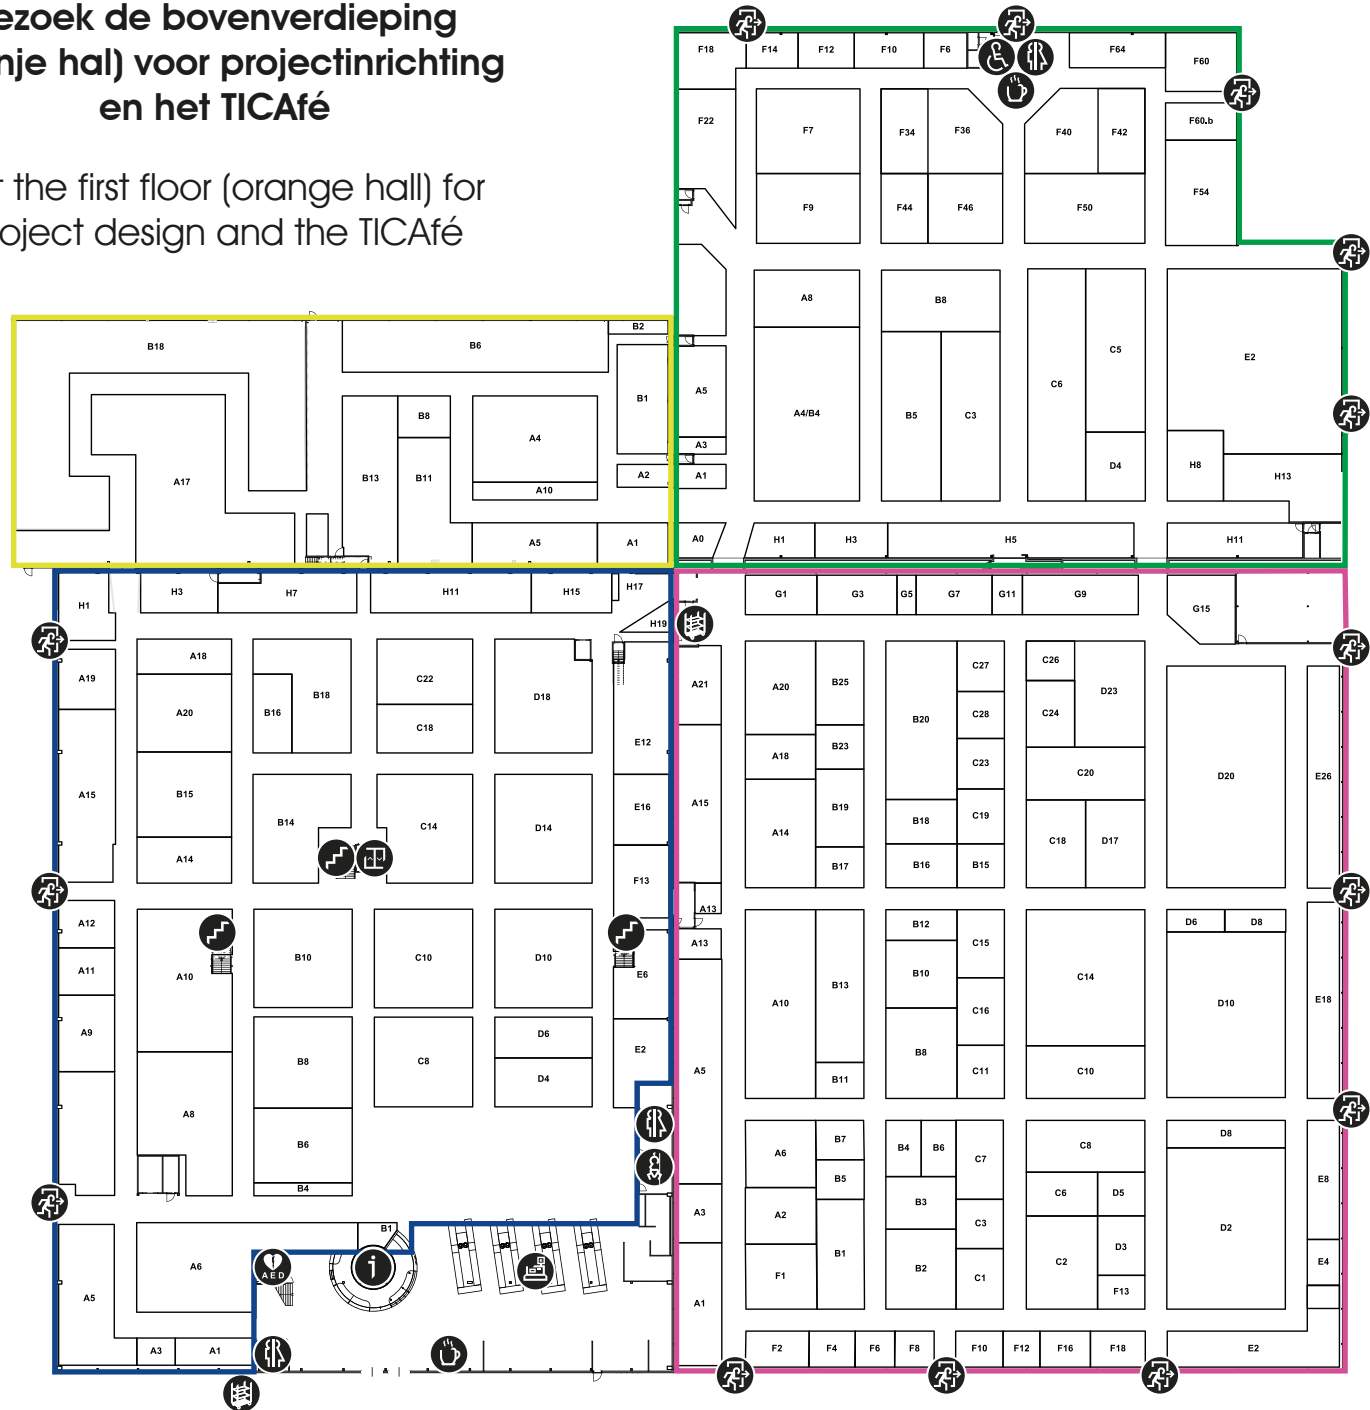

Visit the first floor (orange hall) for
project design and the TICAfé

- kassa's | pay desk
- infobalie | info desk
- toiletten | toilets
- trap | stairs
- invalidentoilet | disabled toilet
- nooduitgang | emergency exit
- baby verschoonruimte
baby changing table
- karren parkeerplaats
carts parking lot
- koffie | coffee
- AED